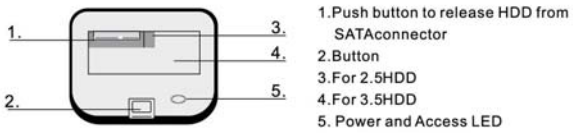

Features

2,5" or 3,5" Sata HDD compatible
USB 2.0 max. 480Mbps/s
power adaptor: 12V / 5V 2A

Package Contents

Docking Station
Power adaptor / Power cable
USB cable
Manual
CD with backup software

1. TOP

2. BACK