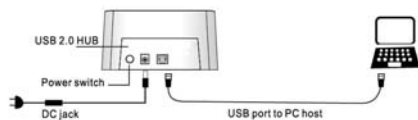

Features

2,5" or 3,5" Sata HDD compatible
USB 2.0 max. 480Mbps/s
power adaptor: 12V / 5V 2A

Package Contents

Docking Station
Power adaptor / Power cable
USB cable
Manual
CD with backup software

1. TOP

2. BACK

1

Disk Installation

1.

Insatall 3.5"DD

Insatall 2.5"HDD

2.

2

Hardware: